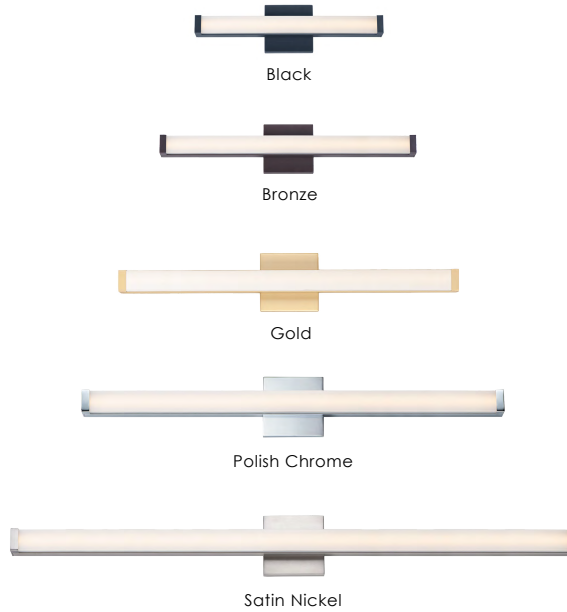

SPEC I Bath Vanity

52000 / 52002 / 52004 / 52006 / 52008 / 52032 / 52034

- Squared acrylic lens
- 3000K Color Temperature
- CRI 90+
- Dimmable with ELV dimmers at 120V
- Damp Location
- 120-277V input
- Energy Star
- Title 24

Job Name : _____
 Job Type : _____
 Quantity : _____
 Comments : _____

PRODUCT DESCRIPTION

This minimalistic contemporary approach to LED vanity lighting will be the standard for both residential and commercial applications. The light engine features a high quality dimmable driver with multi volt input and high color rendering LEDs for the ultimate vanity lighting.

FINISHES OPTIONS:

- Black (BK)
- Bronze (BZ)
- Gold (GLD)
- Polish Chrome (PC)
- Satin Nickel (SN)

MATERIAL:

Aluminum, Acrylic

AVAILABLE SIZES:

18" | 24" | 30" | 36" | 48"

RATINGS:

cETLus
 Damp Location
 Energy Star
 Title 24
 JA8 Listed
 ADA