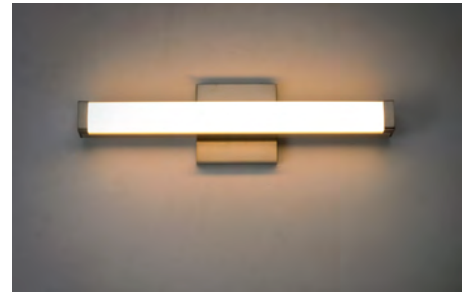

SPEC I Bath Vanity

52000 / 52002 / 52004 / 52006 / 52008 / 52032 / 52034

- Squared acrylic lens
- 3000K Color Temperature
- CRI 90+
- Dimmable with ELV dimmers at 120V
- Damp Location
- 120-277V input
- Energy Star
- Title 24

Job Name : _____
 Job Type : _____
 Quantity : _____
 Comments : _____

PRODUCT DESCRIPTION

This minimalistic contemporary approach to LED vanity lighting will be the standard for both residential and commercial applications. The light engine features a high quality dimmable driver with multi volt input and high color rendering LEDs for the ultimate vanity lighting.