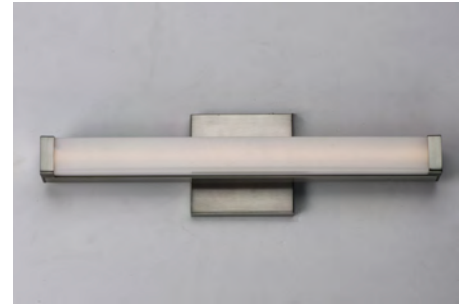

SPEC I Bath Vanity

52000 / 52002 / 52004 / 52006 / 52008 / 52032 / 52034

- Squared acrylic lens
- 3000K Color Temperature
- CRI 90+
- Dimmable with ELV dimmers at 120V
- Damp Location
- 120-277V input
- Energy Star
- Title 24

Job Name : _____
 Job Type : _____
 Quantity : _____
 Comments : _____

PRODUCT DESCRIPTION

This minimalistic contemporary approach to LED vanity lighting will be the standard for both residential and commercial applications. The light engine features a high quality dimmable driver with multi volt input and high color rendering LEDs for the ultimate vanity lighting.

FINISHES OPTIONS:

- Black (BK)
- Bronze (BZ)
- Gold (GLD)
- Polish Chrome (PC)
- Satin Nickel (SN)

MATERIAL:

Aluminum, Acrylic

AVAILABLE SIZES:

18" | 24" | 30" | 36" | 48"

RATINGS:

cETLus
 Damp Location
 Energy Star
 Title 24
 JA8 Listed
 ADA